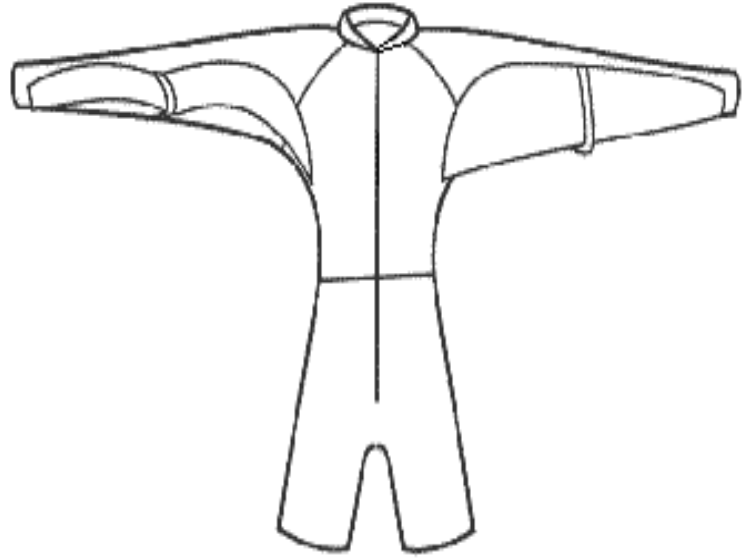

FREESTYLE OR SIT SUIT

BODY COLOR _____

ARM COLOR _____

WING COLOR _____

TAPE AROUND WING COLOR _____

OPTIONS:

_____ Long Spandex legs $55.00

_____ Small wing if used for freestyle or skysurfing

Special Instructions _____

_____
_____

FRONT